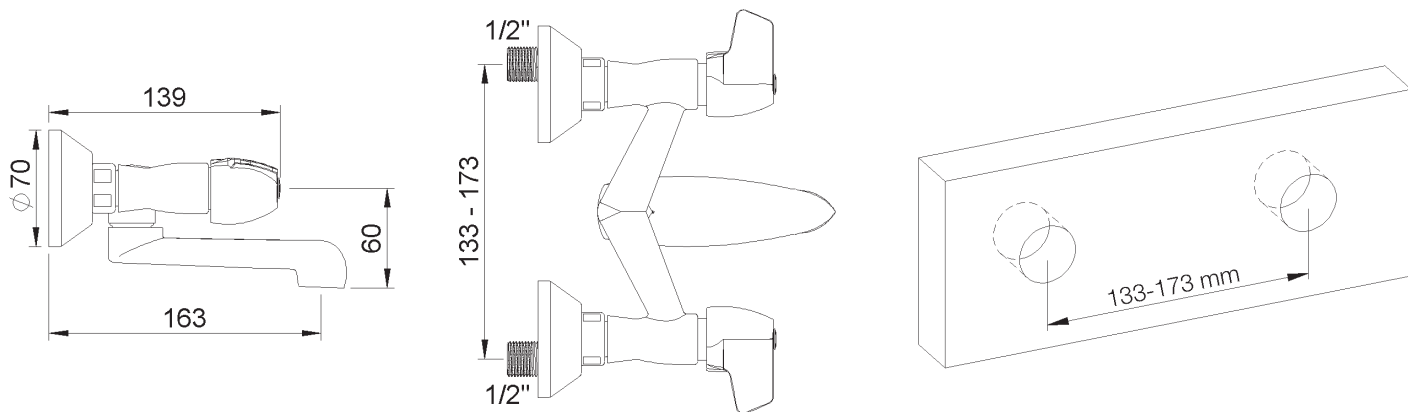

PRODUCT TECHNICAL SHEET

Collection : **PILE & FACE**

Ref. : **1002.--.60**

Mélangeur de bain mural

Badmengkraan voor wandmontage

Wall-mounted bath mixer

Picture

Product details

Internal mechanism : 1/3 turn compression valve

Technical drawing

RA0.V01